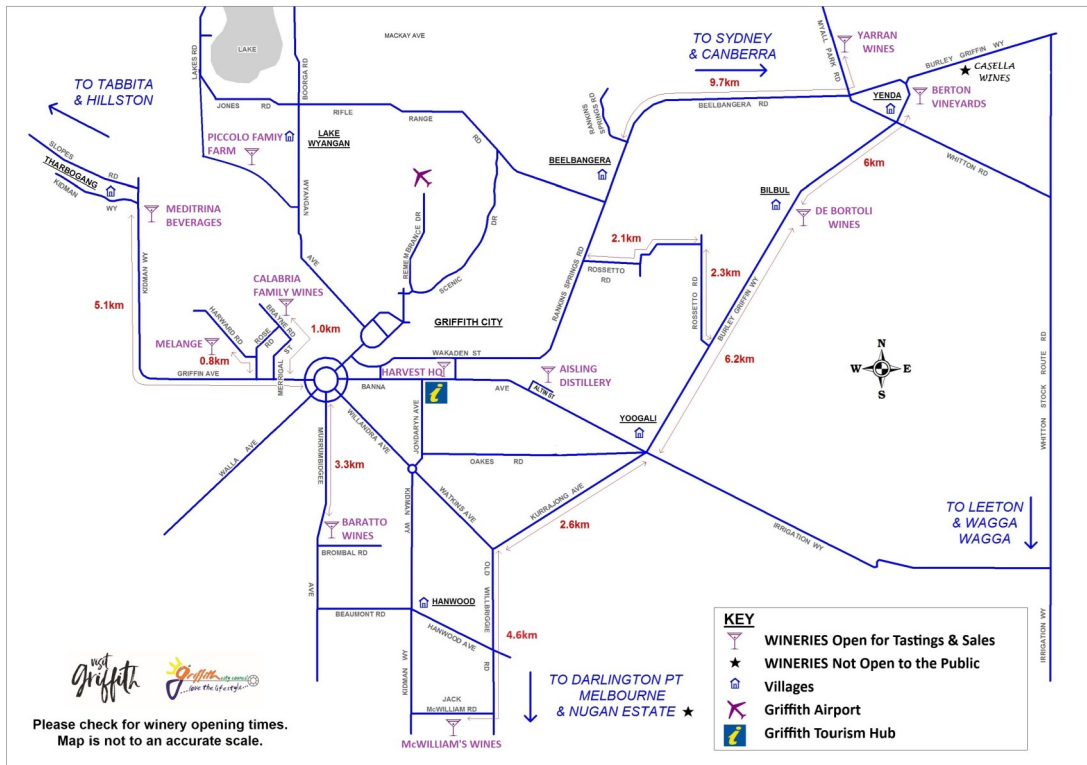

783 Whitton Darlington Point Rd, Whitton
02 6955 2592

Sat 8 June: 8am - late (dinner service)

Sun 9 June: 8am - 5pm

Mon 10 June: CLOSED

Harvest HQ

125-127 Banna Ave, Griffith

*Operating hours not advised.

Scan the QR Code for
our interactive Griffith
Cellar Door Map
including directions.